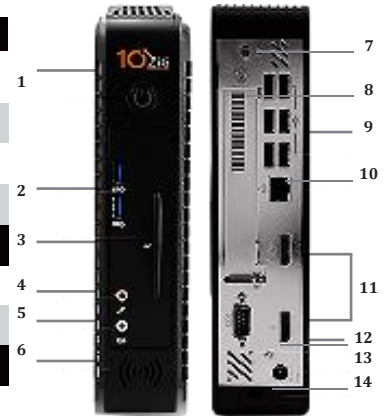

The VMware, Citrix, and Microsoft Ready 7800q has the ability to support a single resolution up to 4K (3840 x 2160 @ 30Hz), dual resolution up to 2560 x 1600 @ 60Hz, or optional quad monitor support, and is available with 10ZiG PeakOS™ (Linux), Windows Embedded 7 (WES7), Windows Embedded 8 (WES8), and Windows 10 IoT (W10 IoT).

- ▶ AMD Quad Core 2.4 GHz Processor
- ▶ Optional Quad Monitor support
- ▶ 2 x DisplayPort and 8 x USB ports (2 x USB 3.0)
- ▶ Optional Parallel and second Serial port
- ▶ Optional Fiber Card and Internal Smart Card
- ▶ Optional PCIe x4 Expansion slot
- ▶ Optional Wireless
- ▶ FREE Centralized Management via 10ZiG Manager

7800q Series Thin Clients

System	
Management	10ZiG Manager
Form Factor	Mini
Processor	AMD GX-424CC Quad Core 2.4 GHz (cTDP: 15W) "Steppe Eagle"
Processor Graphics	GX-424CC with Integrated Radeon R5E Graphics
Dimensions	
Device	9.1"(D) x 2.2"(W) x 9.1"(H) - 230mm x 57mm x 210mm
Weight	3.1 lbs (1.41kg)
Connections	
Ports	2 x DisplayPort, 6 x USB 2.0, 2 x USB 3.0, 1 x Mic In, 1 x Line Out, RJ-45 LAN, 1 x DC Jack
Video/Resolution	1 Monitor at 3840 x 2160 @ 30Hz (4K) or 2 Monitors at 2560 x 1600 @ 60Hz
Networking	
Wireless	Optional (802.11 a/b/g/n/ac External Antenna)
Ethernet	10/100/1000 Base-T
Environmental	
Operating Temp.	32°-95°F (0°-35°C), 20-80% non-condensing humidity
Power	5.9-6.5 Average Watt Consumption, DC-12V/4A External Power Adapter