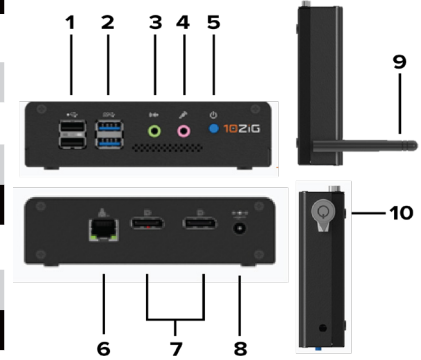

4648q Series Zero Clients

Model Numbers: 4648qv, 4648qc, 4648qm

Industry Leading Endpoints & Management for VDI

The 10ZiG 4648q Series is an ultra-compact, best-in-veesa mount, entry-level value class model, ideal for task or business workers. Its space-saving design is perfect for remote set-ups like working from home. The fanless, Quad Core build is equipped with an Intel Braswell processor with HD graphics. Equipped with free centralized management via The 10ZiG Manager™, which comes cloud-enabled with unlimited user licenses. Covered by a 3-Year Advance Warranty, technical support, and software upgrades. Also available in a Thin Client device.

▶ Intel Braswell x5-E8000 Quad Core 1.04GHz (2.0GHz Burst)
▶ 2 x DisplayPort (3840 x 2160) @ 30Hz
▶ 2 x USB Port 2.0, 2 x USB Port 3.0
▶ RJ45 LAN
▶ Optional TAA Compliant
▶ Optional Wireless (Dual External Antenna)
▶ Support VESA Mount and Kensington Lock
▶ FREE Centralized Management via The 10ZiG Manager™

4648q Series Zero Clients

System	
Management	The 10ZiG Manager™
Form Factor	Mini
Processor	Intel Braswell x5-E8000 Quad Core 1.04GHz (2.0GHz Burst)
Processor Graphics	Intel HD Graphics
Dimensions	
Device	4.9" (D) x 5.1" (W) x 1.3" (H) in.
Weight	1.98 lbs. (0.9 kg.)
Connections	
Ports on Device	2 x DisplayPort, 2 x USB Port 3.0, 2 x USB Port 2.0, 1 x Mic-In, 1 x Line-Out, 1 x DC Jack
Video Resolution	2 x (3840 x 2160) @ 30Hz
Networking	
Wireless	Optional (802.11 a/b/g/n/ac External Antenna)
Ethernet	10/100/1000 Base-T, RJ45 LAN
Environmental	
Operating Temp.	32° - 95° F (0° - 35° C), 20-80% non-condensing humidity